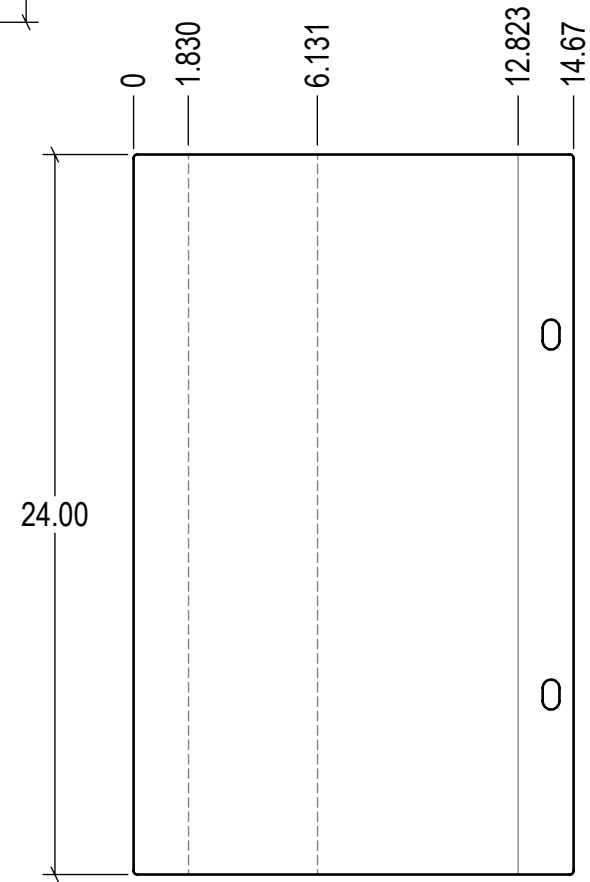

DETAIL A  
SCALE 1 : 4

DETAIL C  
SCALE 1 : 4

WEIGHT: 22.31 lb

DRAWN BY: <b>T.CHUNG</b>	DATE: <b>2021-12-24</b>	 3rd Angle	SIZE: <b>B</b>	 <b>IDEAL WAREHOUSE INNOVATIONS INC</b>
CHECKED BY:	DATE:		DESCRIPTION: <b>Track Protector 24"x3/16" w/45 Deg Bend, Flat Top, Base(L)</b>	
THE INFORMATION CONTAINED IN THIS DRAWING IS THE SOLE PROPERTY OF IDEAL WAREHOUSE INNOVATIONS INC. ANY REPRODUCTION IN PART OR AS A WHOLE IS PROHIBITED.				SCALE: <b>5:32</b> SHEETS: <b>1 of 1</b> DRAWING NUMBER: <b>60-5091</b> REV: <b>1</b>