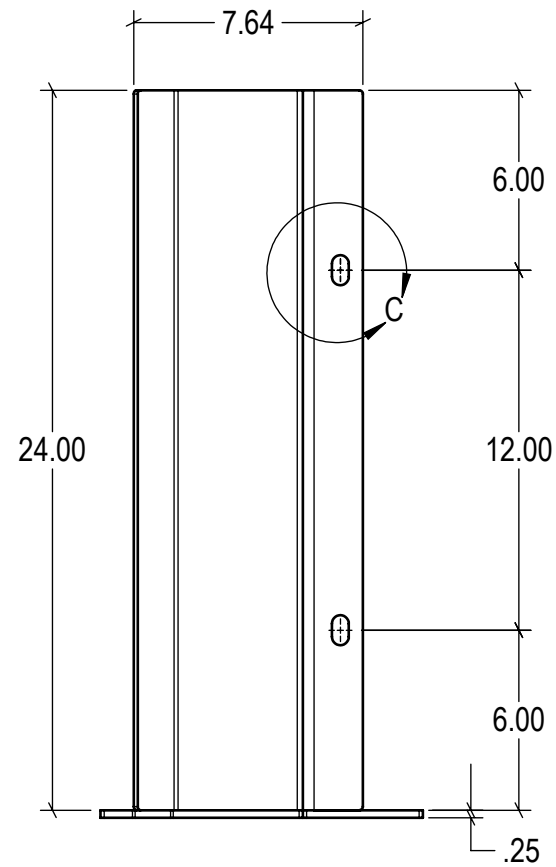

DETAIL A  
SCALE 1 : 4

DETAIL C  
SCALE 1 : 4

WEIGHT: 22.31 lb

DRAWN BY: <b>T.CHUNG</b>	DATE: <b>2021-12-24</b>	 3rd Angle	SIZE: <b>B</b>	 <b>IDEAL WAREHOUSE INNOVATIONS INC</b>
CHECKED BY:	DATE:		DESCRIPTION: <b>Track Protector 24"x3/16" w/45 Deg Bend, Flat Top, Base(L)</b>	
THE INFORMATION CONTAINED IN THIS DRAWING IS THE SOLE PROPERTY OF IDEAL WAREHOUSE INNOVATIONS INC. ANY REPRODUCTION IN PART OR AS A WHOLE IS PROHIBITED.				SCALE: <b>5:32</b> SHEETS: <b>1 of 1</b> DRAWING NUMBER: <b>60-5091</b> REV: <b>1</b>