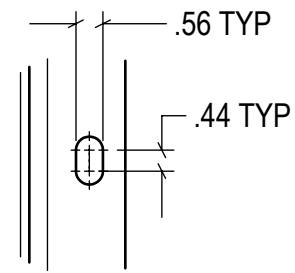

DETAIL A  
SCALE 1 : 4

DETAIL C  
SCALE 1 : 4

WEIGHT: 22.31 lb

DRAWN BY: <b>T.CHUNG</b>	DATE: <b>2021-12-24</b>	 3rd Angle	SIZE: <b>B</b>	 <b>IDEAL WAREHOUSE INNOVATIONS INC</b>
CHECKED BY:	DATE:		DESCRIPTION: <b>Track Protector 24"x3/16" w/45 Deg Bend, Flat Top, Base(L)</b>	
THE INFORMATION CONTAINED IN THIS DRAWING IS THE SOLE PROPERTY OF IDEAL WAREHOUSE INNOVATIONS INC. ANY REPRODUCTION IN PART OR AS A WHOLE IS PROHIBITED.				SCALE: <b>5:32</b> SHEETS: <b>1 of 1</b> DRAWING NUMBER: <b>60-5091</b> REV: <b>1</b>