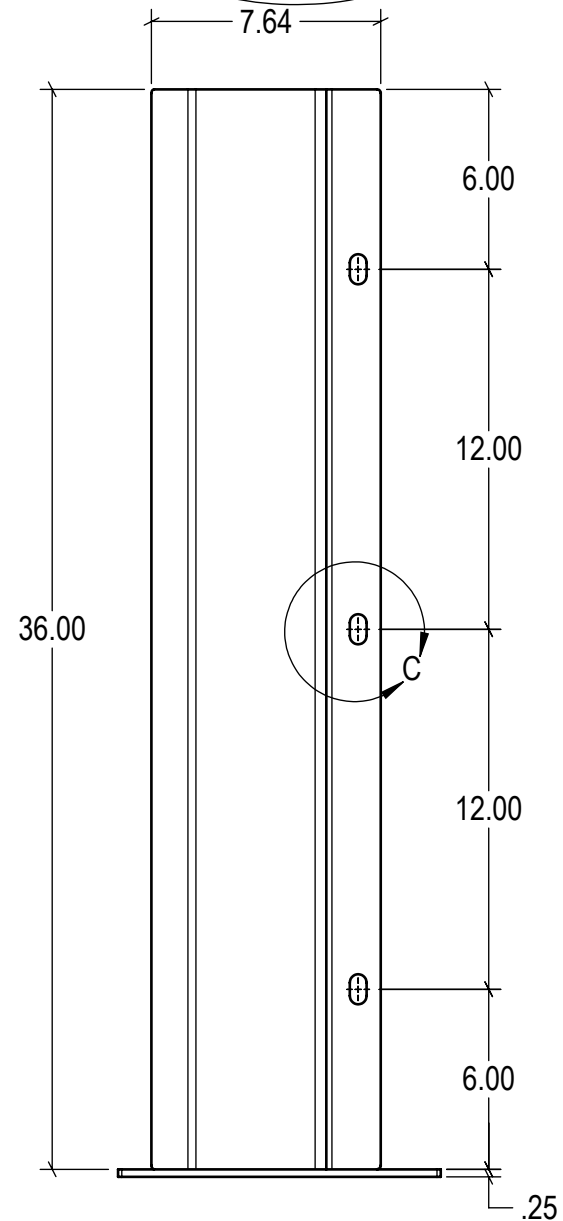

DETAIL A  
SCALE 1 : 4

WEIGHT: 31.59 lbs

DETAIL C  
SCALE 1 : 4

DRAWN BY: <b>T.CHUNG</b>	DATE: <b>2020-11-19</b>	 3rd Angle SIZE: <b>B</b>	 <b>IDEAL WAREHOUSE INNOVATIONS INC</b>
CHECKED BY:	DATE:		
THE INFORMATION CONTAINED IN THIS DRAWING IS THE SOLE PROPERTY OF IDEAL WAREHOUSE INNOVATIONS INC. ANY REPRODUCTION IN PART OR AS A WHOLE IS PROHIBITED.		DESCRIPTION: <b>Track Protector 36"x3/16" w/45 Deg Bend, Flat Top, Base(R)</b>	
SCALE: <b>5:32</b>	SHEETS: <b>1 of 1</b>	DRAWING NUMBER: <b>60-5092</b>	REV: <b>1</b>