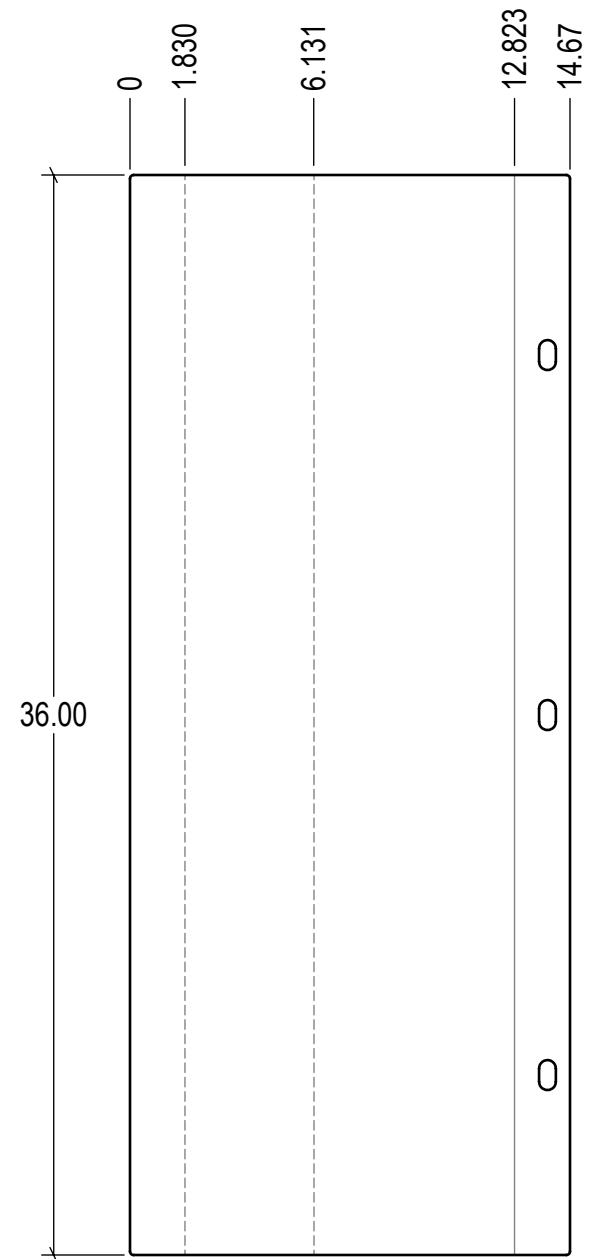

DETAIL A  
SCALE 1 : 4

WEIGHT: 31.59 lbs

DETAIL C  
SCALE 1 : 4

DRAWN BY: <b>T.CHUNG</b>	DATE: <b>2020-11-19</b>	 3rd Angle SIZE: <b>B</b>	 <b>IDEAL WAREHOUSE INNOVATIONS INC</b>
CHECKED BY:	DATE:		
THE INFORMATION CONTAINED IN THIS DRAWING IS THE SOLE PROPERTY OF IDEAL WAREHOUSE INNOVATIONS INC. ANY REPRODUCTION IN PART OR AS A WHOLE IS PROHIBITED.		DESCRIPTION: <b>Track Protector 36"x3/16" w/45 Deg Bend, Flat Top, Base(R)</b>	
SCALE: <b>5:32</b>	SHEETS: <b>1 of 1</b>	DRAWING NUMBER: <b>60-5092</b>	REV: <b>1</b>