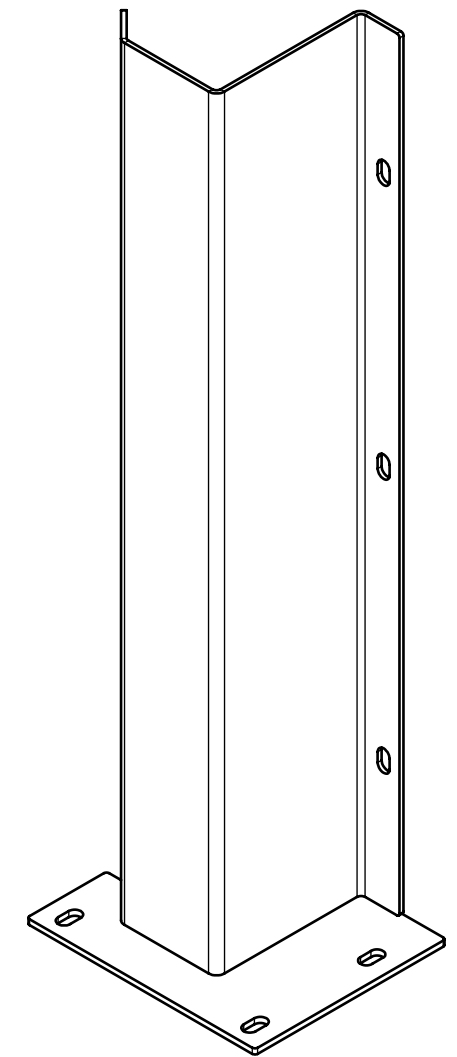

DETAIL A  
SCALE 1 : 4

WEIGHT: 31.59 lbs

DETAIL C  
SCALE 1 : 4

DRAWN BY: <b>T.CHUNG</b>	DATE: <b>2020-11-19</b>	 3rd Angle SIZE: <b>B</b>	 <b>IDEAL WAREHOUSE INNOVATIONS INC</b>
CHECKED BY:	DATE:		
THE INFORMATION CONTAINED IN THIS DRAWING IS THE SOLE PROPERTY OF IDEAL WAREHOUSE INNOVATIONS INC. ANY REPRODUCTION IN PART OR AS A WHOLE IS PROHIBITED.		DESCRIPTION: <b>Track Protector 36"x3/16" w/45 Deg Bend, Flat Top, Base(R)</b>	
SCALE: <b>5:32</b>	SHEETS: <b>1 of 1</b>	DRAWING NUMBER: <b>60-5092</b>	REV: <b>1</b>