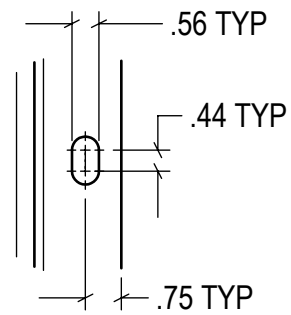

DETAIL A  
SCALE 1 : 4

WEIGHT: 31.59 lbs

DETAIL C  
SCALE 1 : 4

DRAWN BY: <b>T.CHUNG</b>	DATE: <b>2020-11-19</b>	 3rd Angle SIZE: <b>B</b>	 <b>IDEAL WAREHOUSE INNOVATIONS INC</b>
CHECKED BY:	DATE:		
THE INFORMATION CONTAINED IN THIS DRAWING IS THE SOLE PROPERTY OF IDEAL WAREHOUSE INNOVATIONS INC. ANY REPRODUCTION IN PART OR AS A WHOLE IS PROHIBITED.		DESCRIPTION: <b>Track Protector 36"x3/16" w/45 Deg Bend, Flat Top, Base(R)</b>	
SCALE: <b>5:32</b>	SHEETS: <b>1 of 1</b>	DRAWING NUMBER: <b>60-5092</b>	REV: <b>1</b>