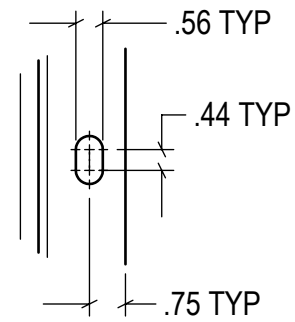

DETAIL A  
SCALE 1 : 4

DETAIL C  
SCALE 1 : 4

WEIGHT: 40.89 lbs

DRAWN BY: <b>T.CHUNG</b>	DATE: <b>2020-11-19</b>	3rd Angle SIZE: <b>B</b>	<b>IDEAL WAREHOUSE INNOVATIONS INC</b>
CHECKED BY:	DATE:		
THE INFORMATION CONTAINED IN THIS DRAWING IS THE SOLE PROPERTY OF IDEAL WAREHOUSE INNOVATIONS INC. ANY REPRODUCTION IN PART OR AS A WHOLE IS PROHIBITED.		DESCRIPTION: <b>Track Protector 48"x3/16" w/45 Deg Bend, Flat Top, Base(R)</b>	
SCALE: <b>1:8</b>	SHEETS: <b>1 of 1</b>	DRAWING NUMBER: <b>60-5094</b>	REV: <b>1</b>