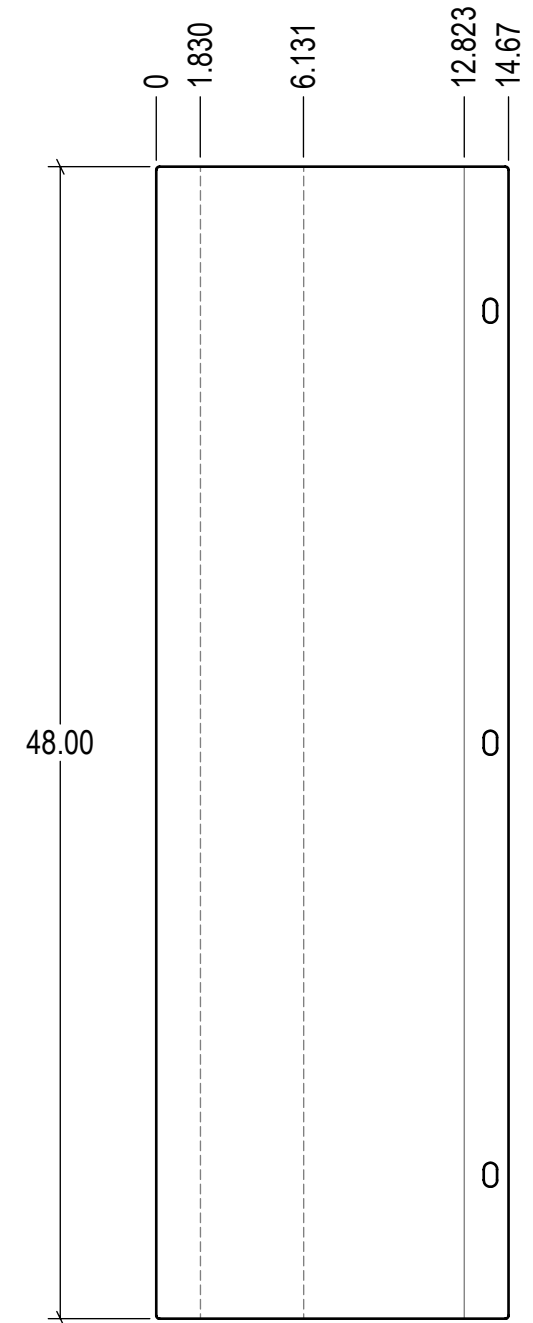

DETAIL A  
SCALE 1 : 4

DETAIL C  
SCALE 1 : 4

WEIGHT: 40.89 lbs

DRAWN BY: <b>T.CHUNG</b>	DATE: <b>2020-11-19</b>	3rd Angle SIZE: <b>B</b>	<b>IDEAL WAREHOUSE INNOVATIONS INC</b>
CHECKED BY:	DATE:		
THE INFORMATION CONTAINED IN THIS DRAWING IS THE SOLE PROPERTY OF IDEAL WAREHOUSE INNOVATIONS INC. ANY REPRODUCTION IN PART OR AS A WHOLE IS PROHIBITED.		DESCRIPTION: <b>Track Protector 48"x3/16" w/45 Deg Bend, Flat Top, Base(R)</b>	
SCALE: <b>1:8</b>	SHEETS: <b>1 of 1</b>	DRAWING NUMBER: <b>60-5094</b>	REV: <b>1</b>