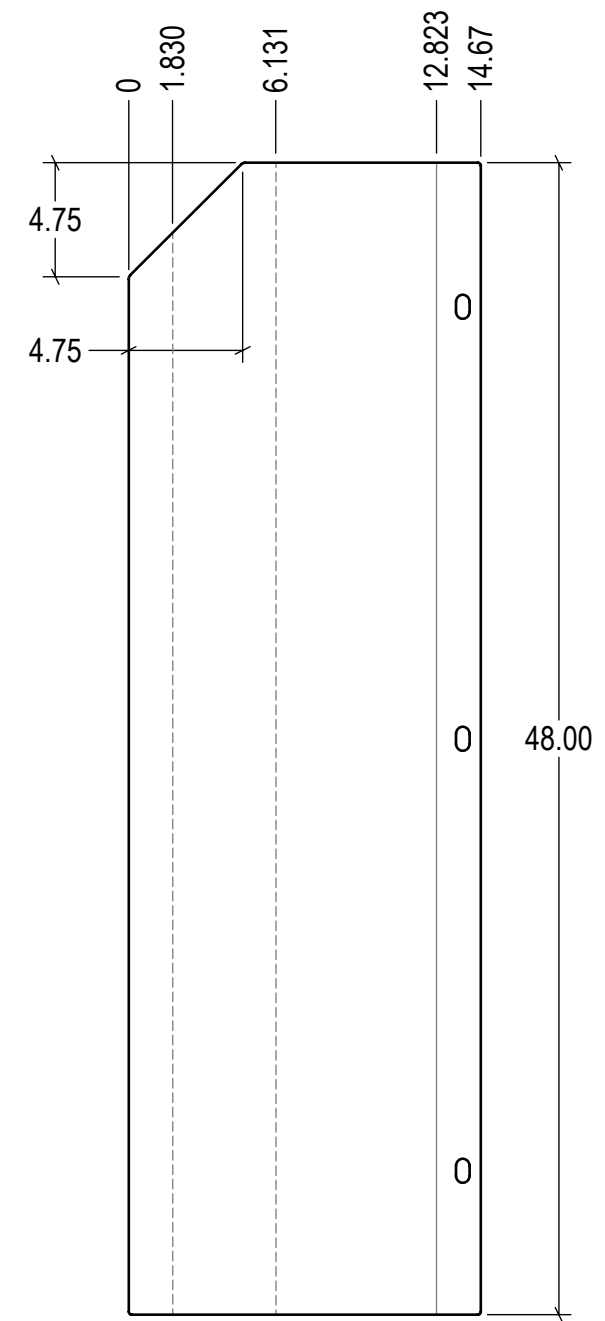

DETAIL C
SCALE 1:4

WEIGHT: 40.29 lbs

DRAWN BY: T.CHUNG	DATE: 2021-12-23	3rd Angle SIZE: B IDEAL WAREHOUSE INNOVATIONS INC
CHECKED BY:	DATE:	
THE INFORMATION CONTAINED IN THIS DRAWING IS THE SOLE PROPERTY OF IDEAL WAREHOUSE INNOVATIONS INC. ANY REPRODUCTION IN PART OR AS A WHOLE IS PROHIBITED.		DESCRIPTION: Track Protector 48"x3/16" w/45 Deg Bend, 45 Deg Top, Base(R)
SCALE: 1:8	SHEETS: 1 of 1	DRAWING NUMBER: 60-5094-2
		REV: 1