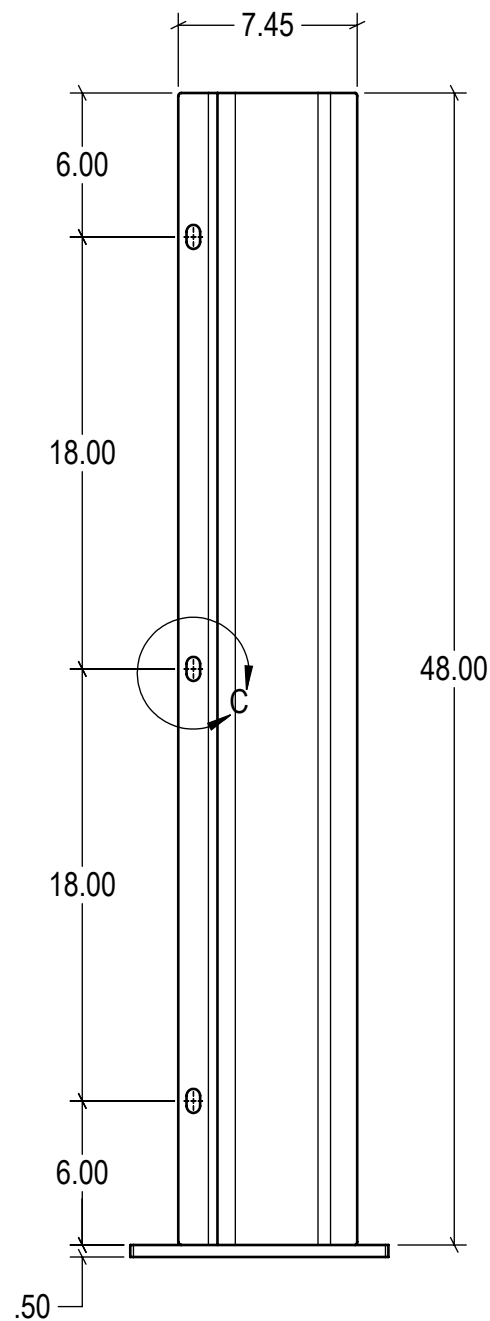

DETAIL A  
SCALE 1 : 4

DETAIL C  
SCALE 1 : 4

WEIGHT: 78.20 lb

DRAWN BY: <b>T.CHUNG</b>	DATE: <b>2021-12-24</b>	3rd Angle SIZE: <b>B</b>	<b>IDEAL WAREHOUSE INNOVATIONS INC</b>
CHECKED BY:	DATE:		
THE INFORMATION CONTAINED IN THIS DRAWING IS THE SOLE PROPERTY OF IDEAL WAREHOUSE INNOVATIONS INC. ANY REPRODUCTION IN PART OR AS A WHOLE IS PROHIBITED.		DESCRIPTION: <b>Track Protector 48"x3/8" w/45 Deg Bend, Flat Top, Base(L)</b>	
		SCALE: <b>1:8</b>	SHEETS: <b>1 of 1</b>