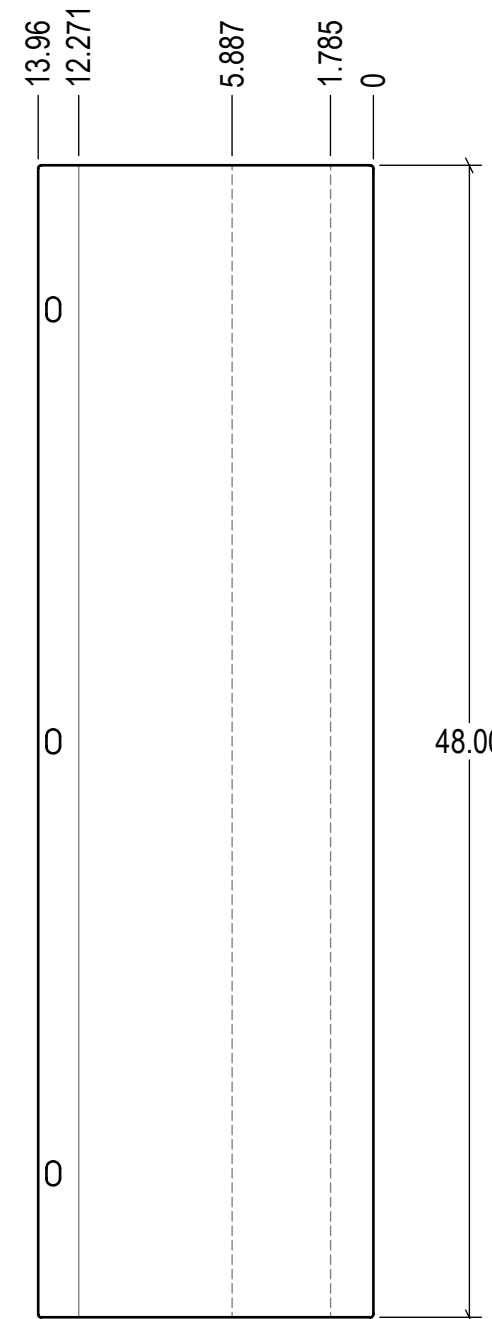

DETAIL A  
SCALE 1 : 4

DETAIL C  
SCALE 1 : 4

WEIGHT: 78.20 lb

DRAWN BY: <b>T.CHUNG</b>	DATE: <b>2021-12-24</b>	3rd Angle SIZE: <b>B</b>	<b>IDEAL WAREHOUSE INNOVATIONS INC</b>
CHECKED BY:	DATE:		
THE INFORMATION CONTAINED IN THIS DRAWING IS THE SOLE PROPERTY OF IDEAL WAREHOUSE INNOVATIONS INC. ANY REPRODUCTION IN PART OR AS A WHOLE IS PROHIBITED.		DESCRIPTION: <b>Track Protector 48"x3/8" w/45 Deg Bend, Flat Top, Base(L)</b>	
		SCALE: <b>1:8</b>	SHEETS: <b>1 of 1</b>