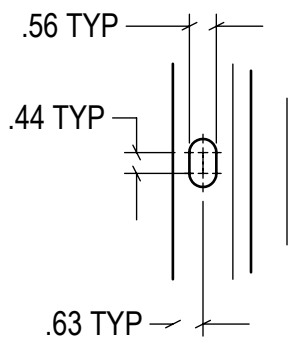

DETAIL A  
SCALE 1 : 4

DETAIL C  
SCALE 1 : 4

WEIGHT: 78.20 lb

DRAWN BY: <b>T.CHUNG</b>	DATE: <b>2021-12-24</b>	3rd Angle SIZE: <b>B</b>	<b>IDEAL WAREHOUSE INNOVATIONS INC</b>
CHECKED BY:	DATE:		
THE INFORMATION CONTAINED IN THIS DRAWING IS THE SOLE PROPERTY OF IDEAL WAREHOUSE INNOVATIONS INC. ANY REPRODUCTION IN PART OR AS A WHOLE IS PROHIBITED.		DESCRIPTION: <b>Track Protector 48"x3/8" w/45 Deg Bend, Flat Top, Base(L)</b>	
		SCALE: <b>1:8</b>	SHEETS: <b>1 of 1</b>