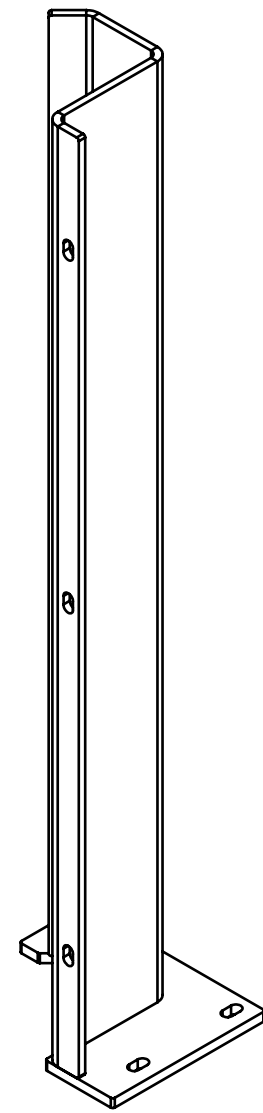

DETAIL A  
SCALE 1 : 4

DETAIL C  
SCALE 1 : 4

WEIGHT: 78.20 lb

DRAWN BY: <b>T.CHUNG</b>	DATE: <b>2021-12-24</b>	3rd Angle SIZE: <b>B</b>	<b>IDEAL WAREHOUSE INNOVATIONS INC</b>
CHECKED BY:	DATE:		
THE INFORMATION CONTAINED IN THIS DRAWING IS THE SOLE PROPERTY OF IDEAL WAREHOUSE INNOVATIONS INC. ANY REPRODUCTION IN PART OR AS A WHOLE IS PROHIBITED.		DESCRIPTION: <b>Track Protector 48"x3/8" w/45 Deg Bend, Flat Top, Base(L)</b>	
		SCALE: <b>1:8</b>	SHEETS: <b>1 of 1</b>