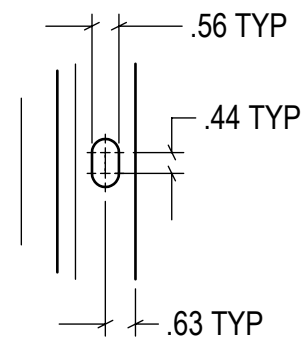

DETAIL A  
SCALE 1 : 4

DETAIL C  
SCALE 1 : 4

WEIGHT: 78.20 lbs

DRAWN BY: <b>T.CHUNG</b>	DATE: <b>2021-12-23</b>	 3rd Angle SIZE: <b>B</b>	 <b>IDEAL WAREHOUSE INNOVATIONS INC</b>
CHECKED BY:	DATE:		
THE INFORMATION CONTAINED IN THIS DRAWING IS THE SOLE PROPERTY OF IDEAL WAREHOUSE INNOVATIONS INC. ANY REPRODUCTION IN PART OR AS A WHOLE IS PROHIBITED.		DESCRIPTION: <b>Track Protector 48"x3/8" w/45 Deg Bend, Flat Top, Base(R)</b>	
SCALE: <b>1:8</b>	SHEETS: <b>1 of 1</b>	DRAWING NUMBER: <b>60-4050</b>	REV: <b>1</b>