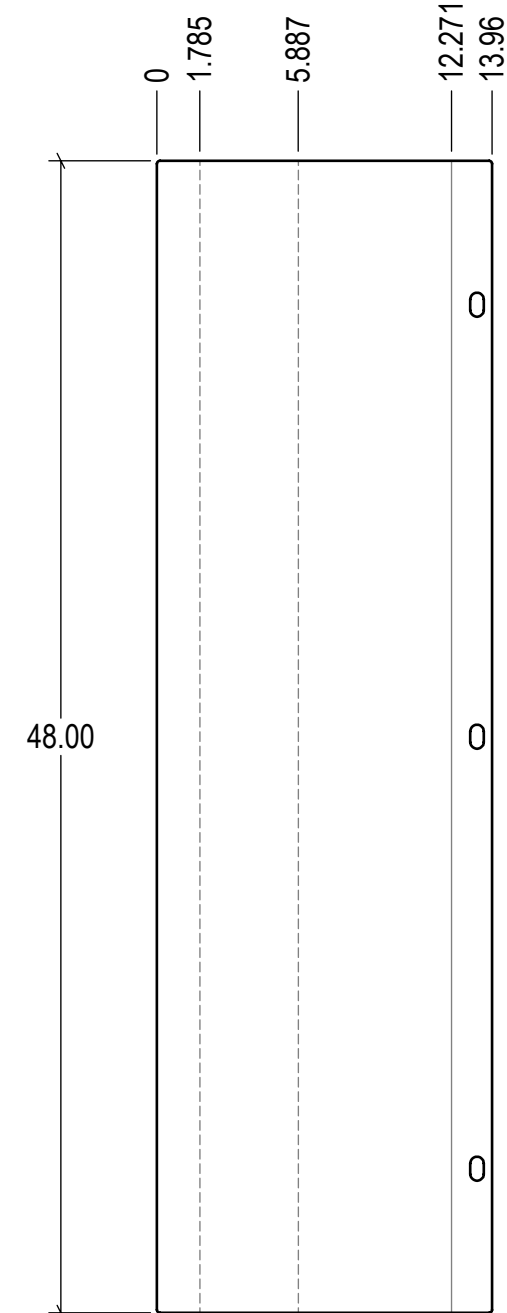

DETAIL A  
SCALE 1 : 4

DETAIL C  
SCALE 1 : 4

WEIGHT: 78.20 lbs

DRAWN BY: <b>T.CHUNG</b>	DATE: <b>2021-12-23</b>	 3rd Angle SIZE: <b>B</b>	 <b>IDEAL WAREHOUSE INNOVATIONS INC</b>
CHECKED BY:	DATE:		
THE INFORMATION CONTAINED IN THIS DRAWING IS THE SOLE PROPERTY OF IDEAL WAREHOUSE INNOVATIONS INC. ANY REPRODUCTION IN PART OR AS A WHOLE IS PROHIBITED.		DESCRIPTION: <b>Track Protector 48"x3/8" w/45 Deg Bend, Flat Top, Base(R)</b>	
SCALE: <b>1:8</b>	SHEETS: <b>1 of 1</b>	DRAWING NUMBER: <b>60-4050</b>	REV: <b>1</b>