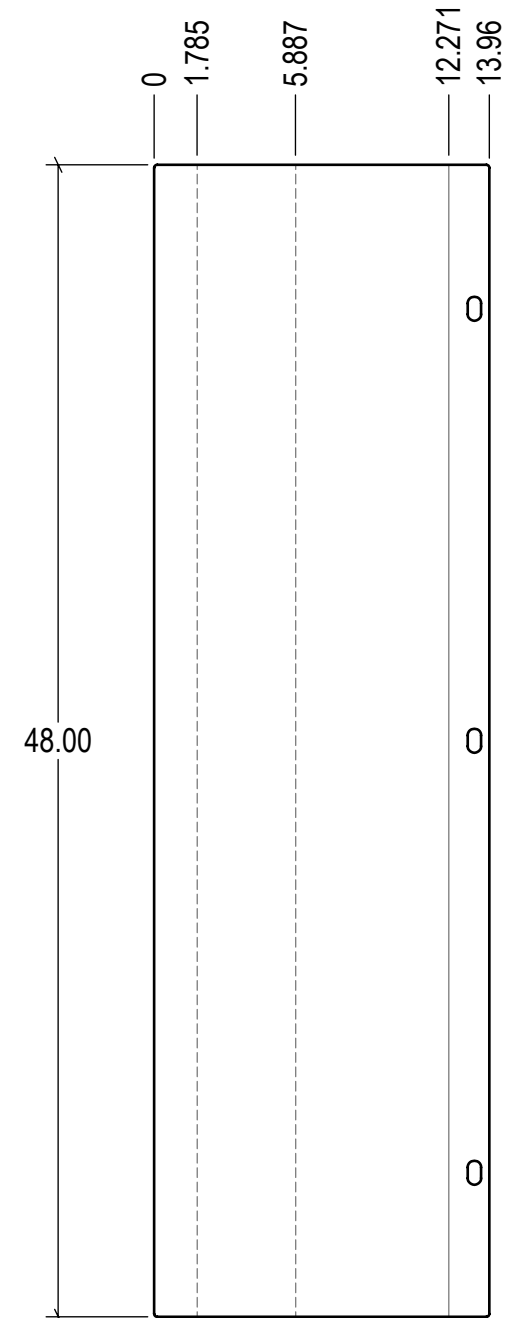

DETAIL C
SCALE 1 : 4

WEIGHT: 70.66 lb

DRAWN BY: T.CHUNG		DATE: 2021-12-23		 3rd Angle SIZE: B	 IDEAL WAREHOUSE INNOVATIONS INC
CHECKED BY:		DATE:			
THE INFORMATION CONTAINED IN THIS DRAWING IS THE SOLE PROPERTY OF IDEAL WAREHOUSE INNOVATIONS INC. ANY REPRODUCTION IN PART OR AS A WHOLE IS PROHIBITED.				DESCRIPTION: Track Protector 48"x3/8" w/45 Deg Bend, Flat Top, No Base	
				SCALE: 1:8	SHEETS: 1 of 1