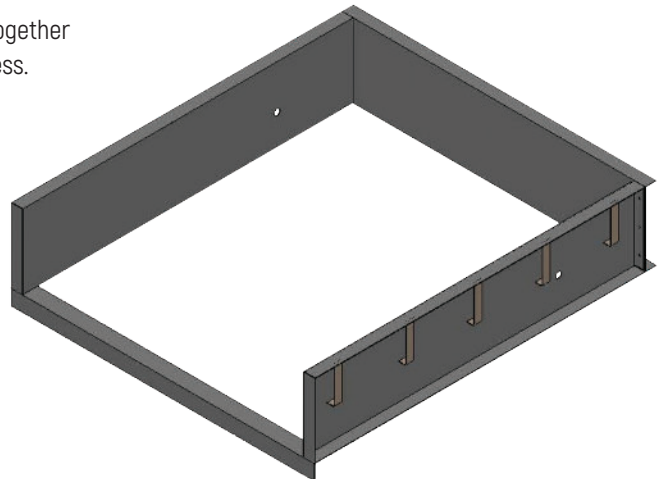

IDEAL WAREHOUSE
INNOVATIONS INC[®]

Protecting Your People

EZ-PIT FORMING KIT

Form and Function

Ideal Warehouse Innovations' EZ-Pit is the quick, easy and cost-effective way to create dock leveler pits for both new and retrofit installations.

No costly, labor-intensive forms to build, the EZ-Pit bolts together in minutes and makes short work of the pit forming process.

EASY PEASY. EASY MONEY.

Easy to use, economical EZ-Pit features:

- 3-sided modular design
- Time saving construction - bolts together in minutes
- Produces an aesthetically pleasing finish
- Big savings vs hand-built forms
- Ensures pit is formed to correct size
- Eliminates costly mistakes
- Custom sizing available

LEVEL BEST.

Take the guess work out of dock leveler pit forming with Ideal Warehouse Innovations' EZ-Pit.

ECONOMICAL - SAFE AND STURDY - TIME SAVING

EZ-PIT FORMING KIT

TIME

Forming pits with wood is time-consuming and adds unnecessary labor costs.