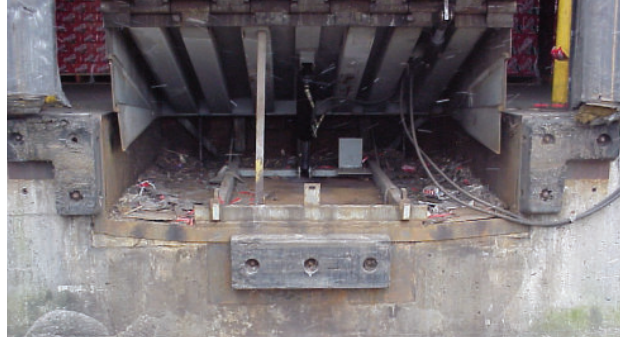

No costly, labor-intensive forms to build, the EZ-Pit bolts together in minutes and makes short work of the pit forming process.

EASY PEASY. EASY MONEY.

Easy to use, economical EZ-Pit features:

- 3-sided modular design
- Time saving construction - bolts together in minutes
- Produces an aesthetically pleasing finish
- Big savings vs hand-built forms
- Ensures pit is formed to correct size
- Eliminates costly mistakes
- Custom sizing available

LEVEL BEST.

Take the guess work out of dock leveler pit forming with Ideal Warehouse Innovations' EZ-Pit.

ECONOMICAL - SAFE AND STURDY - TIME SAVING

EZ-PIT FORMING KIT

TIME

Forming pits with wood is time-consuming and adds unnecessary labor costs.

SAFETY

Using pour-in-pan style units can result in unsafe docks with inadequate pit floor support.

COMPARISON WORKSHEET

CONVENTIONAL PIT FORMING

	Hours to Assemble	(.25 hours)
+	Hours to remove and store forms	+ (0)
x	Number of laborers	x
\$ 100 x (Average Rate)	Labour rate/hour	\$ x 100 (Average Rate)
\$ =	TOTAL LABOR COST	\$ =
\$ +	ADDITIONAL COSTS:	\$ + (0)
\$ +	Curb Steel	\$ + (0)
\$ (0) +	Wood Forms	\$ +
\$ =	EZ-Pit Material Cost	\$ =
	TOTAL COST	\$ =
	Total Savings!	\$ _____