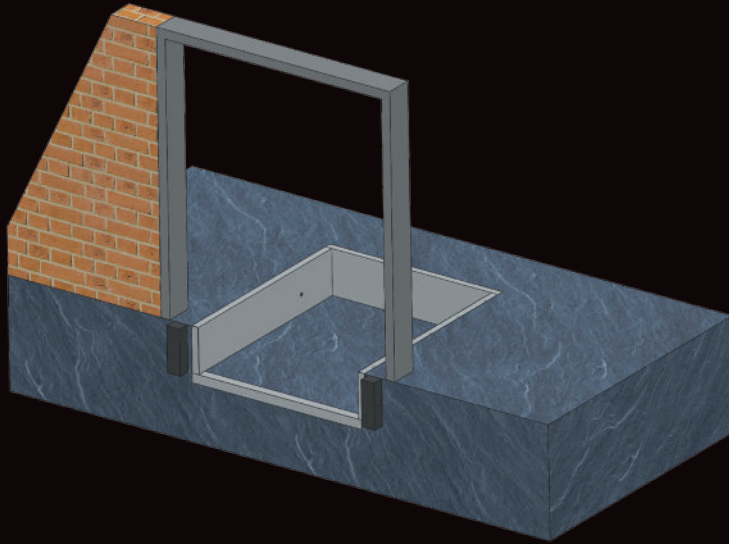

IDEAL WAREHOUSE
INNOVATIONS INC[®]

Protecting Your People

EZ-PIT FORMING KIT

Form and Function

Ideal Warehouse Innovations' EZ-Pit is the quick, easy and cost-effective way to create dock leveler pits for both new and retrofit installations.

No costly, labor-intensive forms to build, the EZ-Pit bolts together in minutes and makes short work of the pit forming process.

EASY PEASY. EASY MONEY.

Easy to use, economical EZ-Pit features:

- 3-sided modular design
- Time saving construction - bolts together in minutes
- Produces an aesthetically pleasing finish
- Big savings vs hand-built forms
- Ensures pit is formed to correct size
- Eliminates costly mistakes
- Custom sizing available

LEVEL BEST.

Take the guess work out of dock leveler pit forming with Ideal Warehouse Innovations' EZ-Pit.

ECONOMICAL - SAFE AND STURDY - TIME SAVING

EZ-PIT FORMING KIT

TIME

Forming pits with wood is time-consuming and adds unnecessary labor costs.